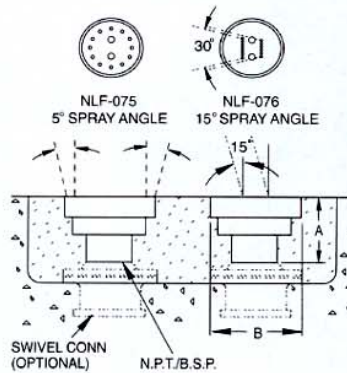

In-ground Application

Above Water Application