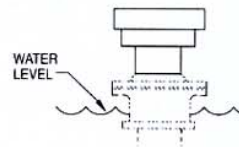

Above Water Application