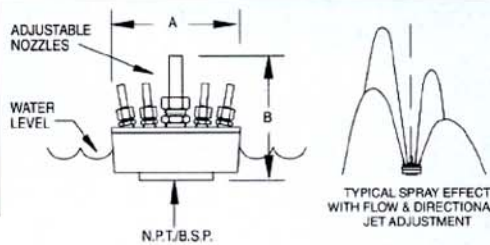

- - ●
 - ● ●
 - ● ● ●
- Visibility
 Sound Level
 Wind Resistance
 Splash/Mist

Specification:

Construction shall be machined cast bronze body and cover. Nozzles and internal parts shall be extruded brass with stainless steel securing screws.

Options:

(Add suffix)
 Q - chrome plated

Note:

- (for optimum effect)
 1. Requires fine screening at pump (see performance chart).
2. Use shaded chart section.

Dimensions

Performance

| DEFO no. | suction strainer openings required | a dim. | b dim. | inlet (npt) (bsp) | spray height | 8' | 10' | 15' | 20' | 30' | 40' | 50' |
|----------|------------------------------------|--------|--------|-------------------|---------------------|------------------|-------------------|-------------------|-------------------|-------------------|--------------------|--------------------|
| NWD-200 | .125" | 7" | 7" | 2" | gpm head spread* | 48 14 n/a | 53 17 n/a | 69 26' n/a | 82 32' n/a | | | |
| NWD-250 | .125" | 10" | 7" | 2 1/2" | gpm head spread* | 76 11' n/a | 96 17' n/a | 119 25' n/a | 140 33' n/a | 183 n/a | 220 63' n/a | |
| NWD-300 | .125" | 10" | 7" | 3" | gpm head spread* | | 150 15' n/a | 172 20' n/a | 196 26' n/a | 341 43' n/a | 423 58' n/a | 499 70' n/a |
| NWD-400 | .125" | 12" | 11" | 4" | gpm head spread* | | 281 13' n/a | 387 20' n/a | 428 26' n/a | 496 39' n/a | 550 48' n/a | 599 65' n/a |
| NWD-600 | .125" | 15" | 11" | 6" | gpm head spread* | | 514 13' n/a | 661 20' n/a | 773 26' n/a | 992 39' n/a | 1100 48' n/a | 1220 65' n/a |